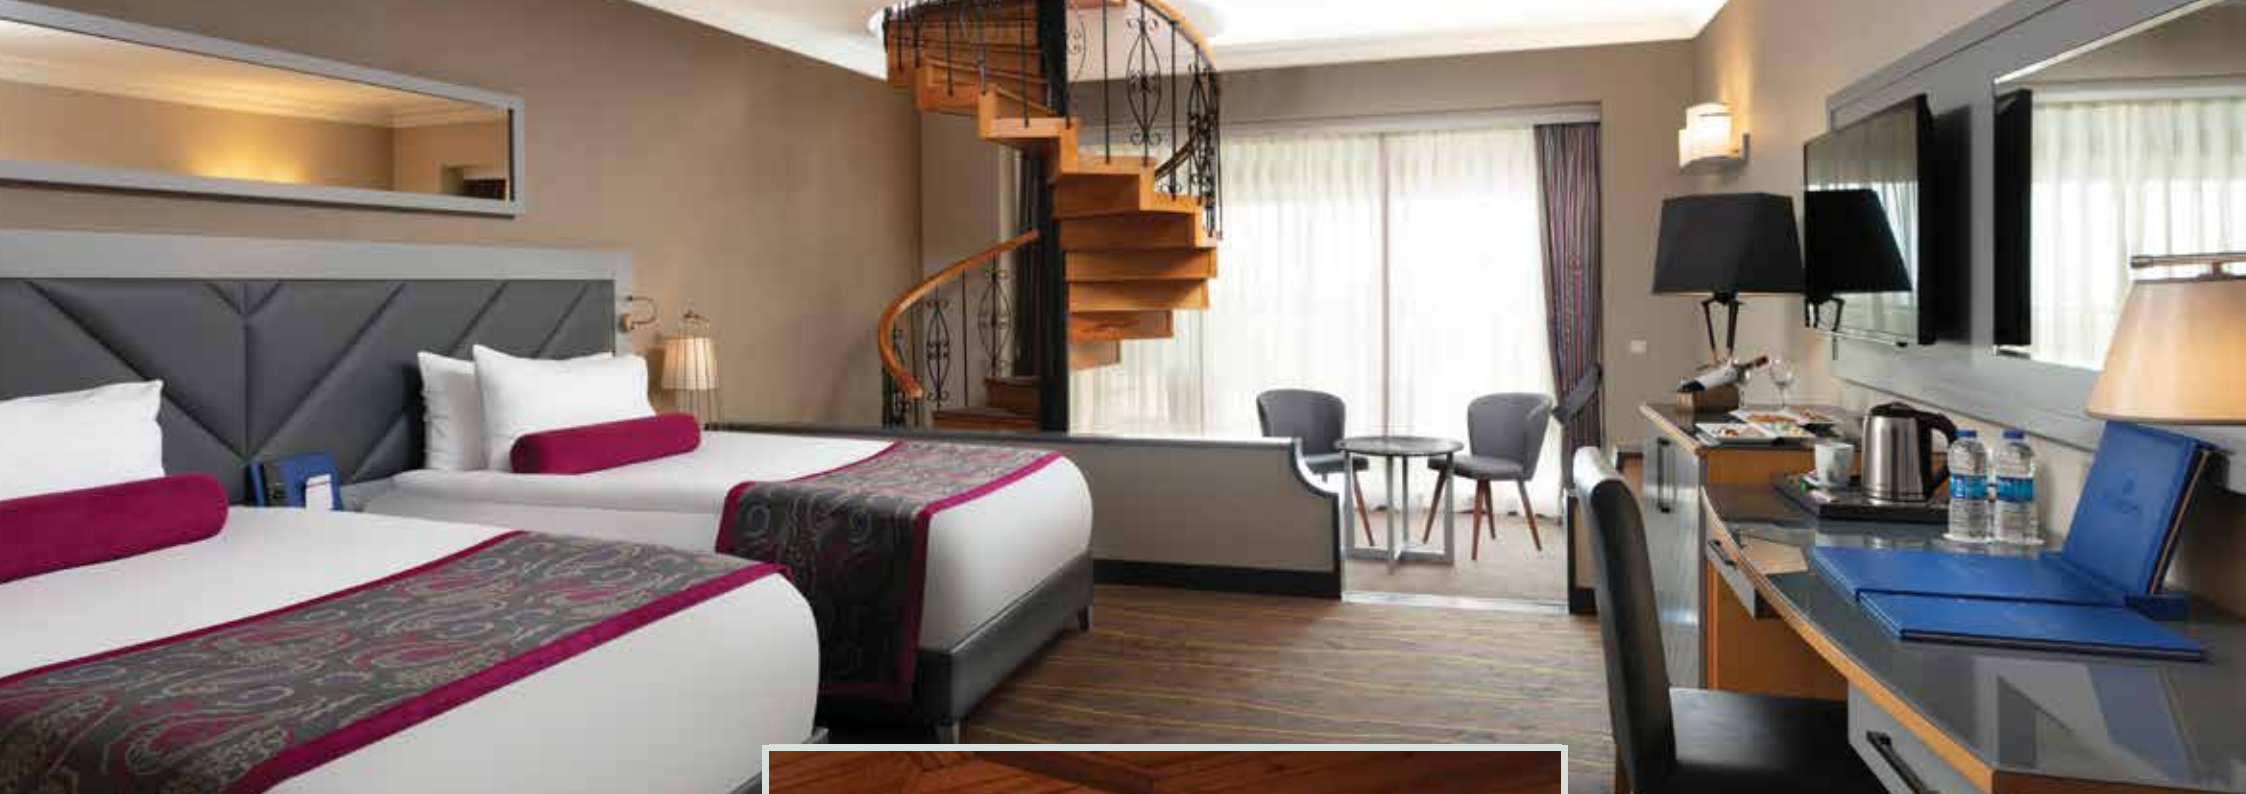

STANDARD JUNIOR SUIT WITH SEA VIEW

- 47 m²
- Main building with sea view
- 2 adults & 1 child or 3 adults
- The room has 2 single beds or 1 double bed and 1 sofa bed for the 3rd person. Up to 12 years old can be used as a child bed.
- LCD TV with satellite broadcasting
- Mini-bar
- Safe deposit box with electronic lock system
- Carpeting
- Hair dryer