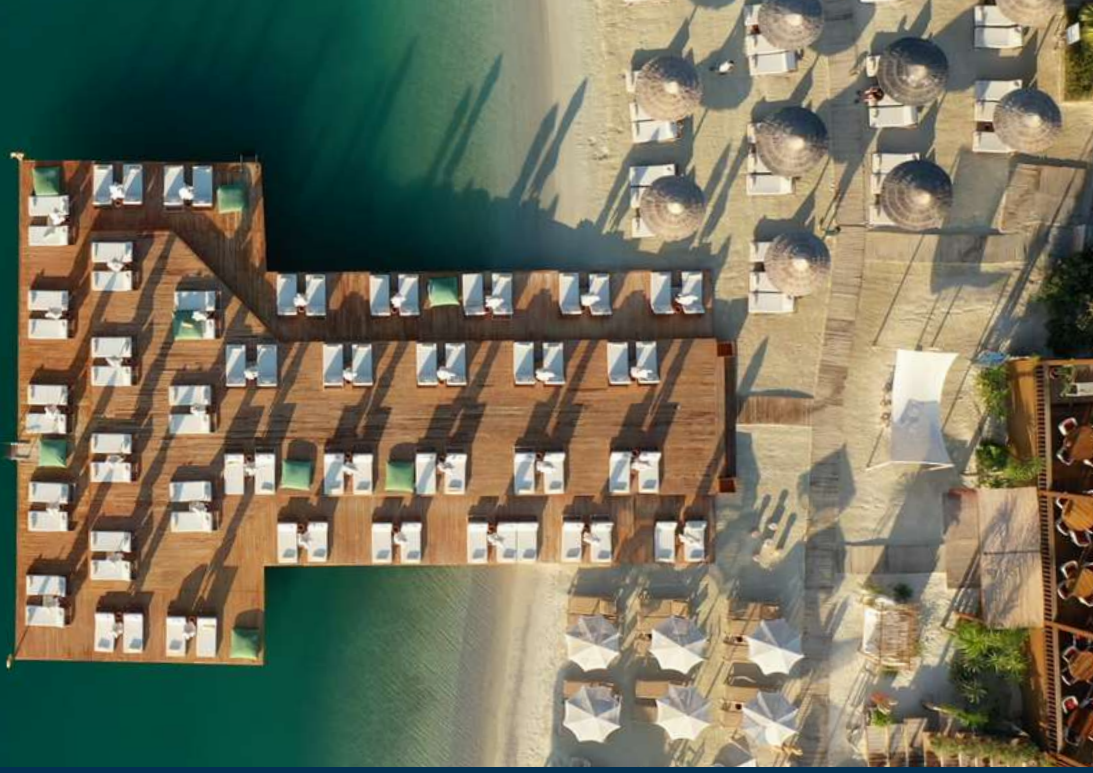

SUMMER 2023

FIND YOUR MOMENT

where everything falls into place.

TITANIC
LUXURY COLLECTION
Bodrum

www.titanic.com.tr

#TitanicLuxuryCollection #TitanicMoments

TITANIC LUXURY COLLECTION BODRUM

**Life revolves around you here.
It is enough to wish.**

TITANIC
LUXURY COLLECTION
Bodrum

LOCATION

Güvercinlik with its calm sea in unique Bodrum... You are in the proper position for your loved ones.

Titanic Luxury Collection Bodrum is in the Güvercinlik region, among Turkey's most important holiday destinations. The hotel is located in uniquely beautiful Güvercinlik Bay on an 80,000 m² area, with a 350-meters beach at a seafront location. The facility has 394 rooms and 29 blocks in 14 different room categories.

BEACH

The white sand beach, a clean and smooth Blue Flag sea...

Titanic Luxury Collection Bodrum; It has one of the longest beaches in Bodrum with its Blue Flag, 350 meters of white sandy beach and three different piers. Drinks and towels are served to the sun loungers on the beach. A separate area on the coast is only for our guests over 16. With private pavilions, the beach features five restaurants, 4 bars, a volleyball/foot tennis court and a Woodsman outdoor fitness area. For our families who care everything for their children, a new playground and activity area are also located on the beach.