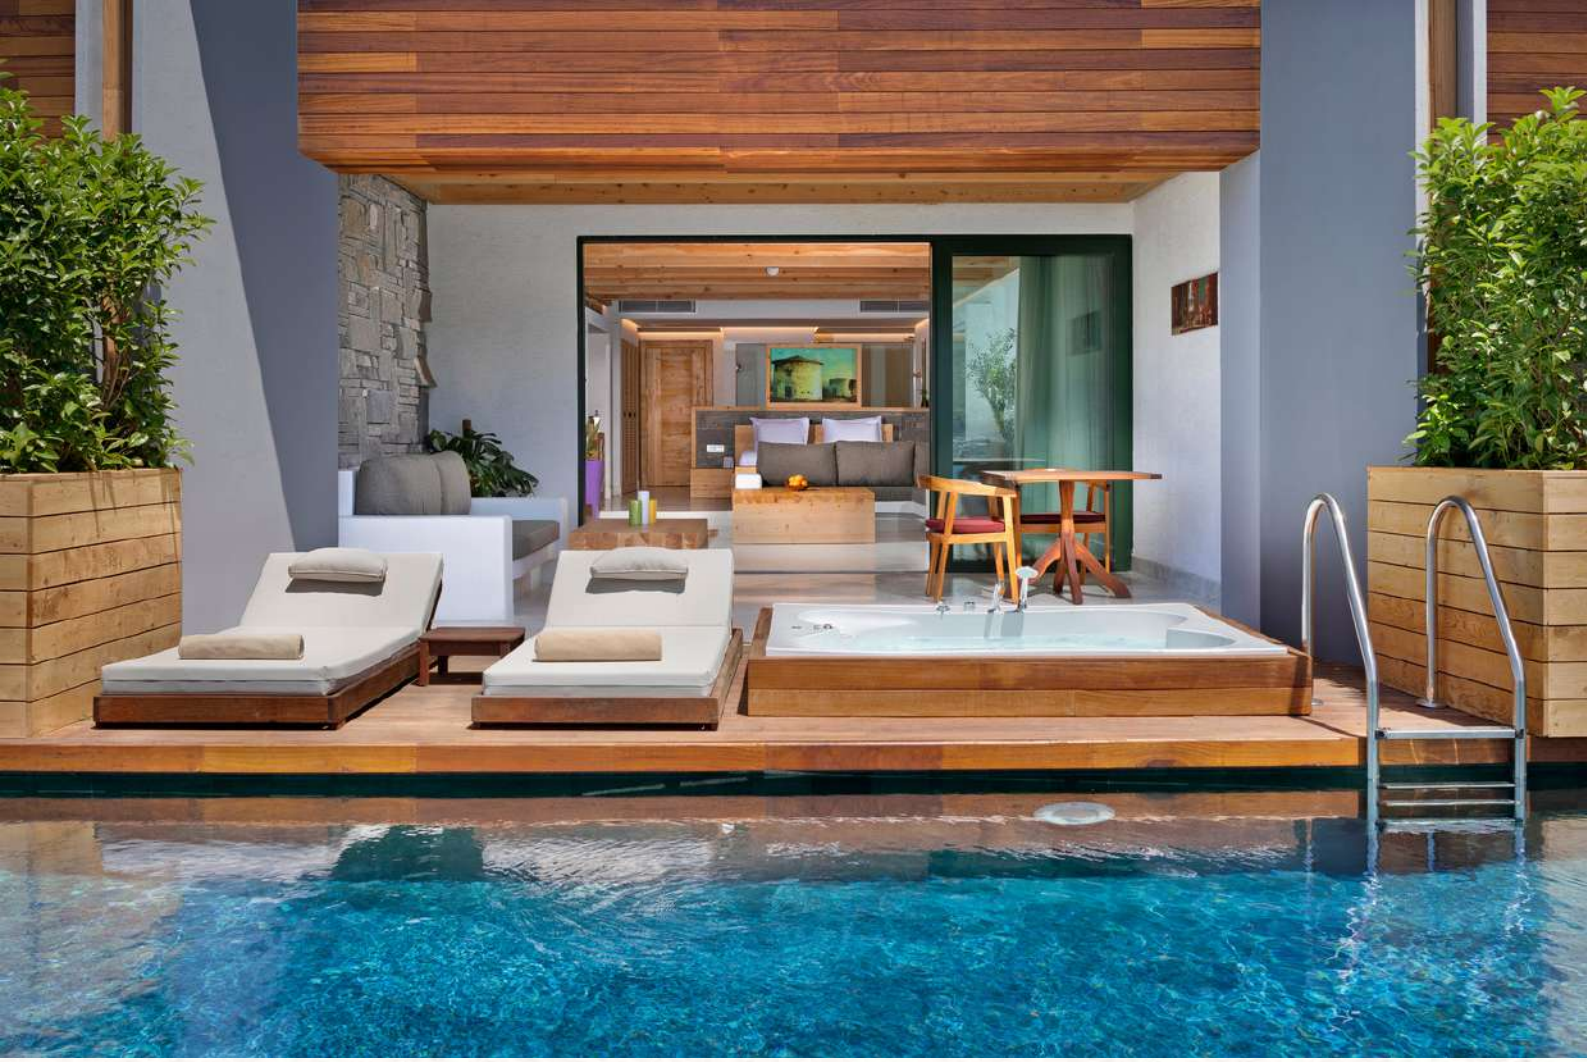

EXCLUSIVE SWIM UP

Annex Building | Maximum 2 adults + 1 child | 80-105m2

Features

- Direct access to the shared infinity pool from the terrace
- 1 Room 1 large bed (French Bed 200*210 cm.)
- Sitting area with comfortable sitting group, private jacuzzi on the terrace, sitting group and lounge chair
- Sculptures and various paintings of ancient figures identified with Bodrum's history
- Natural materials and cedar wood furniture

Services and Facilities

- Wireless internet connection, LCD TV, satellite broadcast, telephone, capsule coffee machine, tea set, pillow menu, wooden hangers, iron, ironing board, digital safe and digital scale
- Turndown service
- Mini bar (refilled daily)

Bath

- 1 sink, shower cabin and separate toilet in the bathroom, BVLGARI brand bath and shower products, hair dryer, illuminated make-up mirror and hygiene sets for women, men and children

*See Exclusive services page.