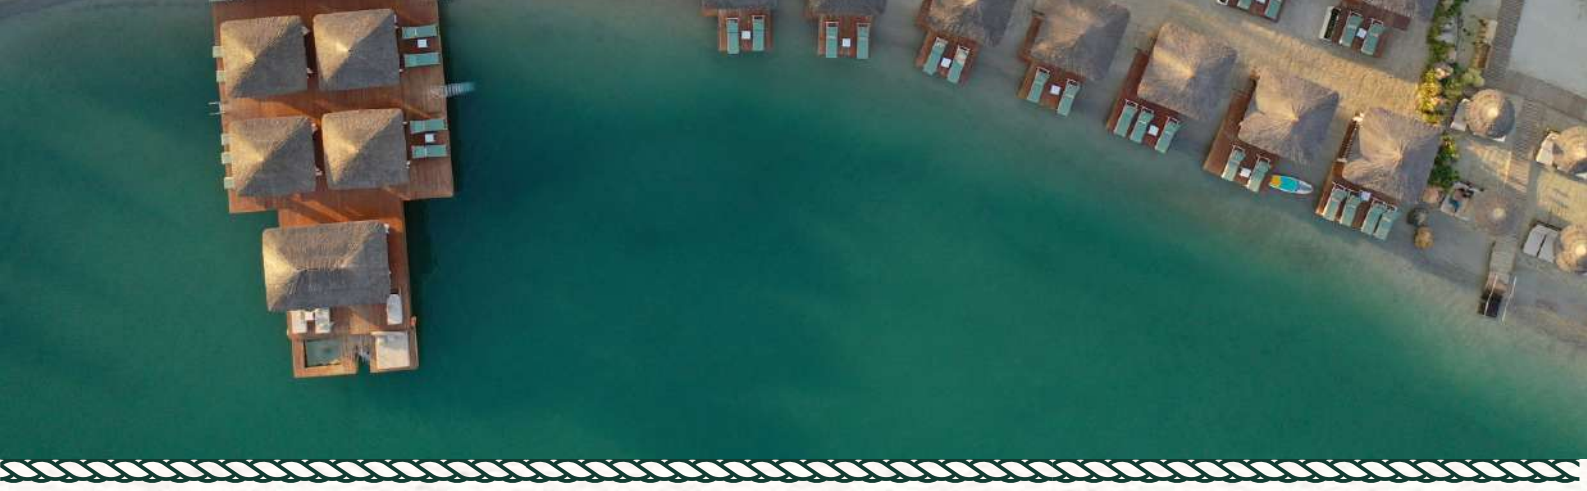

PRIVATE PAVILLON BAR

Private Pavillon Bar

09:00 - 18:00

Order on QR menü
Premium alcohols and special cocktail menu, special presentations during the day,
4 language options via QR menu and service to pavilions

LIMONCELLO BAR

Beach Bar

10:00 - 18:00

QR menü
Seats right by the sea
Premium alcohols and special cocktail menu,
4 language options via QR menü

COFFEE SHOP

Barista Zone

07:00 - 02:00

QR menü
Outdoor seating area with sea view
Tea and coffee varieties prepared with different brewing methods,
3rd generation coffee menu,
service in 4 languages via QR menu and prepare your coffee option

TITANIC
LUXURY COLLECTION
Bodrum