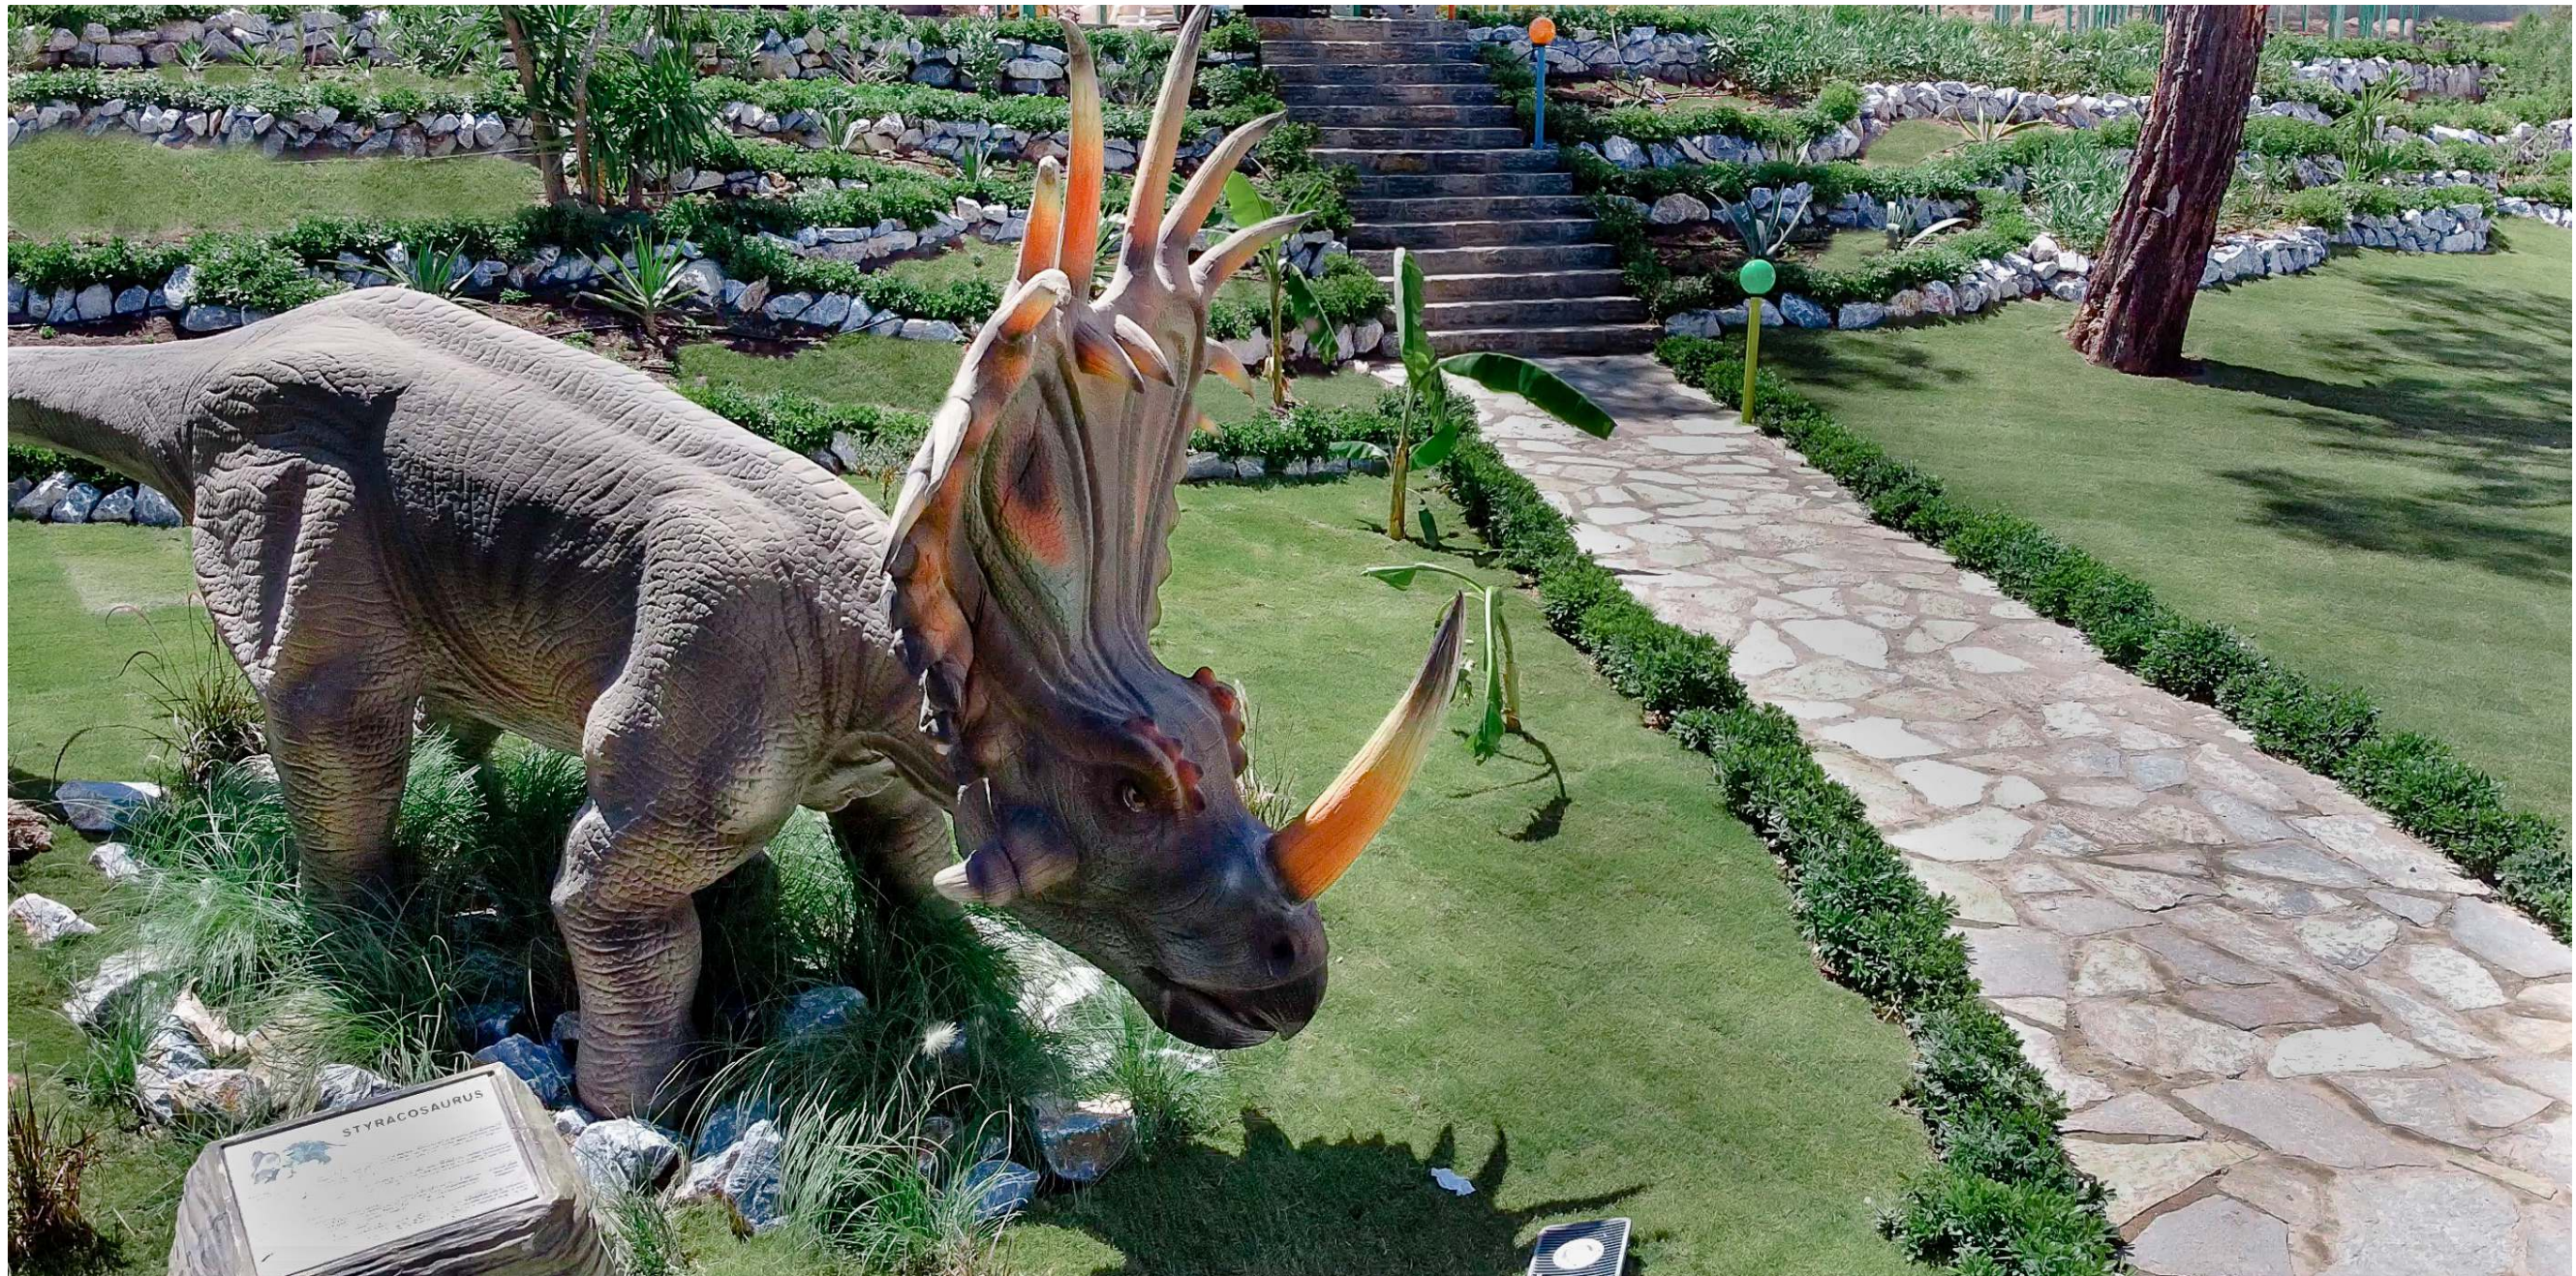

## CANDYTOWN DINOPARK

12 life-size dinosaurs that move and roar are waiting for little guests and their parents starting from 01.05.2024 – 31.10.2024

*Shu*  
SPA & WELLNESS