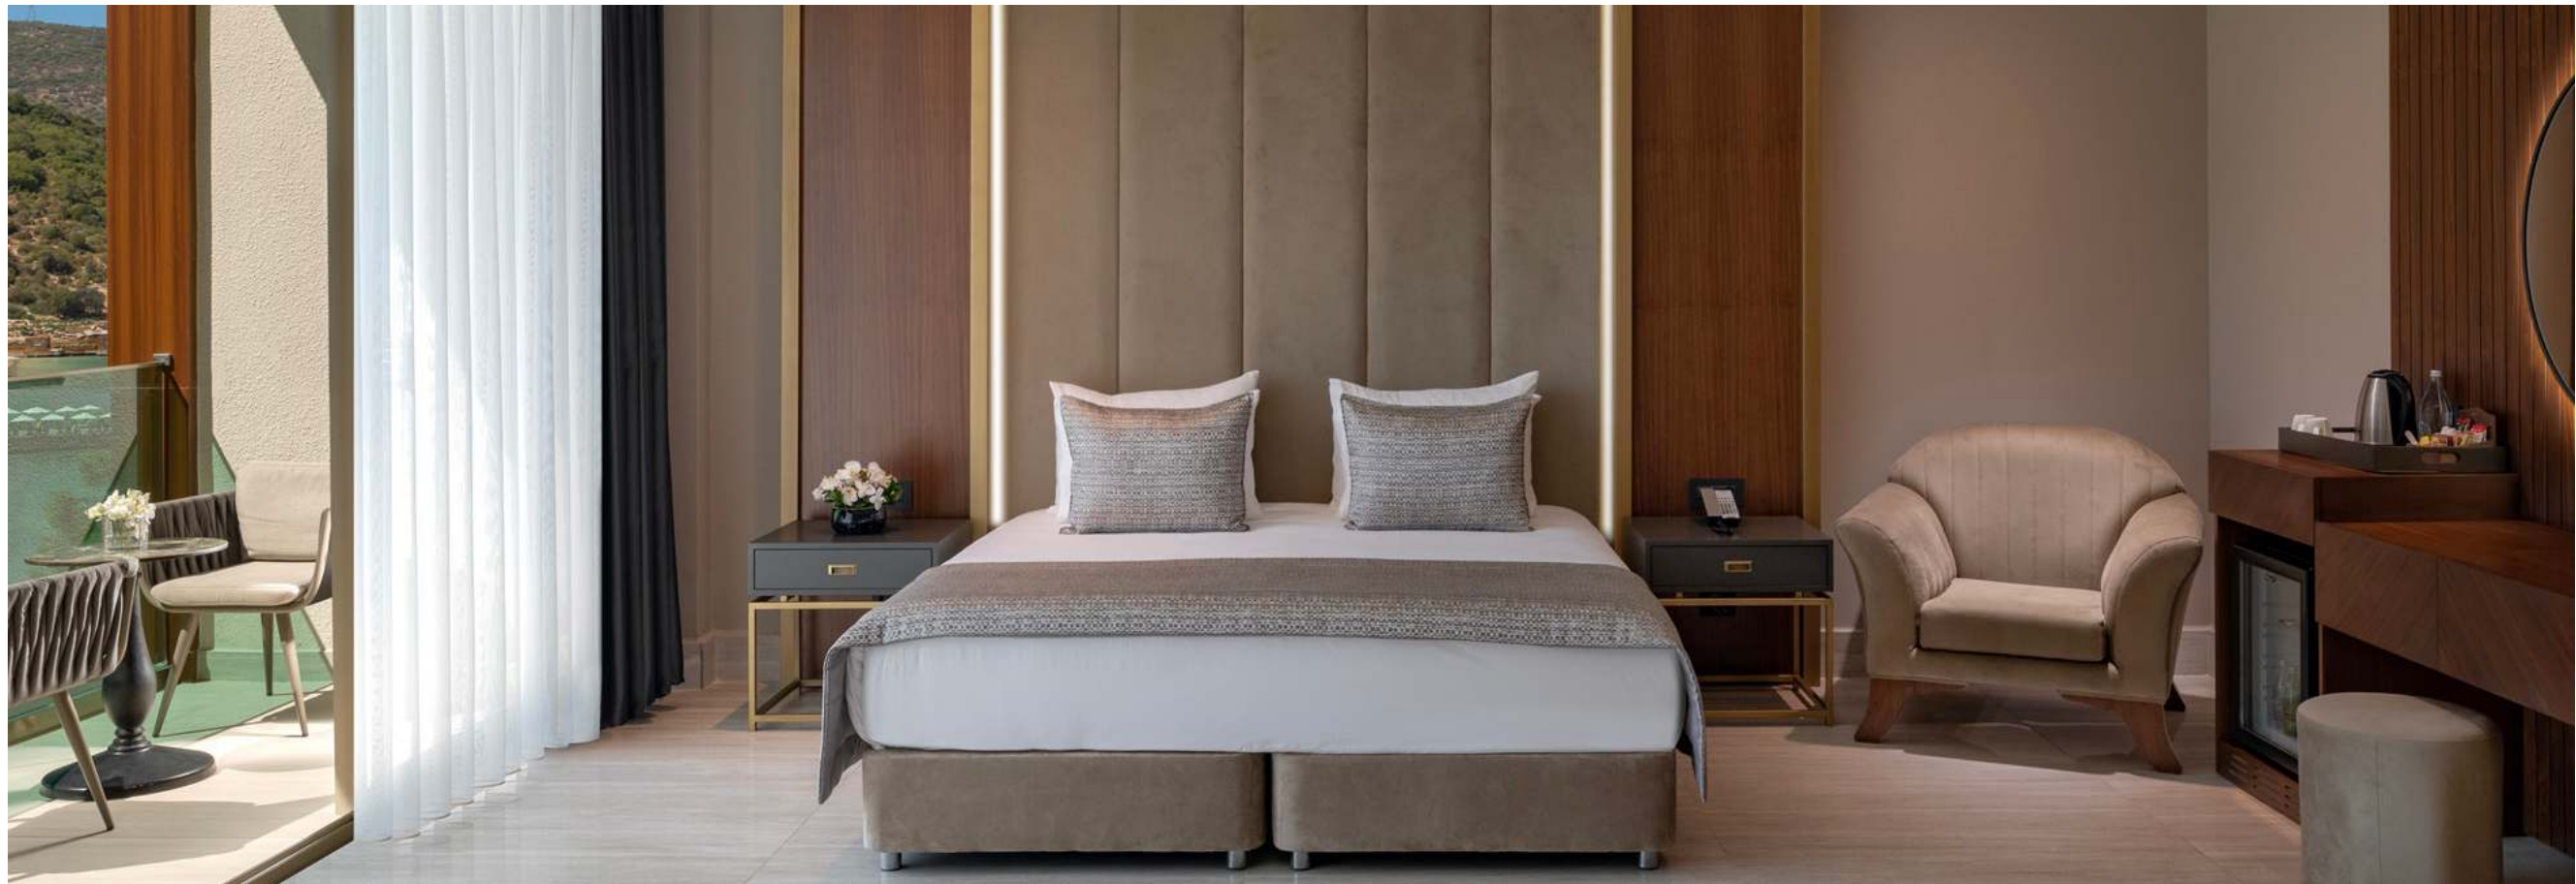

ROOM & SUITES FEATURES	LOCATION	TOTAL	SQUARE METER
Standart Garden Room Annex	Garden Area	39	32
Handicapped Rooms	Main Building & Garden Area	8	55
Superior Garden Annex	Garden Area	227	55
Superior Land View	Main Building	167	55
Superior Sea View	Main Building	118	55
Corner Deluxe Room	Main Building	19	75
Family Garden Room Annex	Garden Area	37	75
Family Connection Room Annex	Garden Area	88	90
Family Suite Land View	Main Building	19	75
Family Suite Sea View	Main Building	8	75