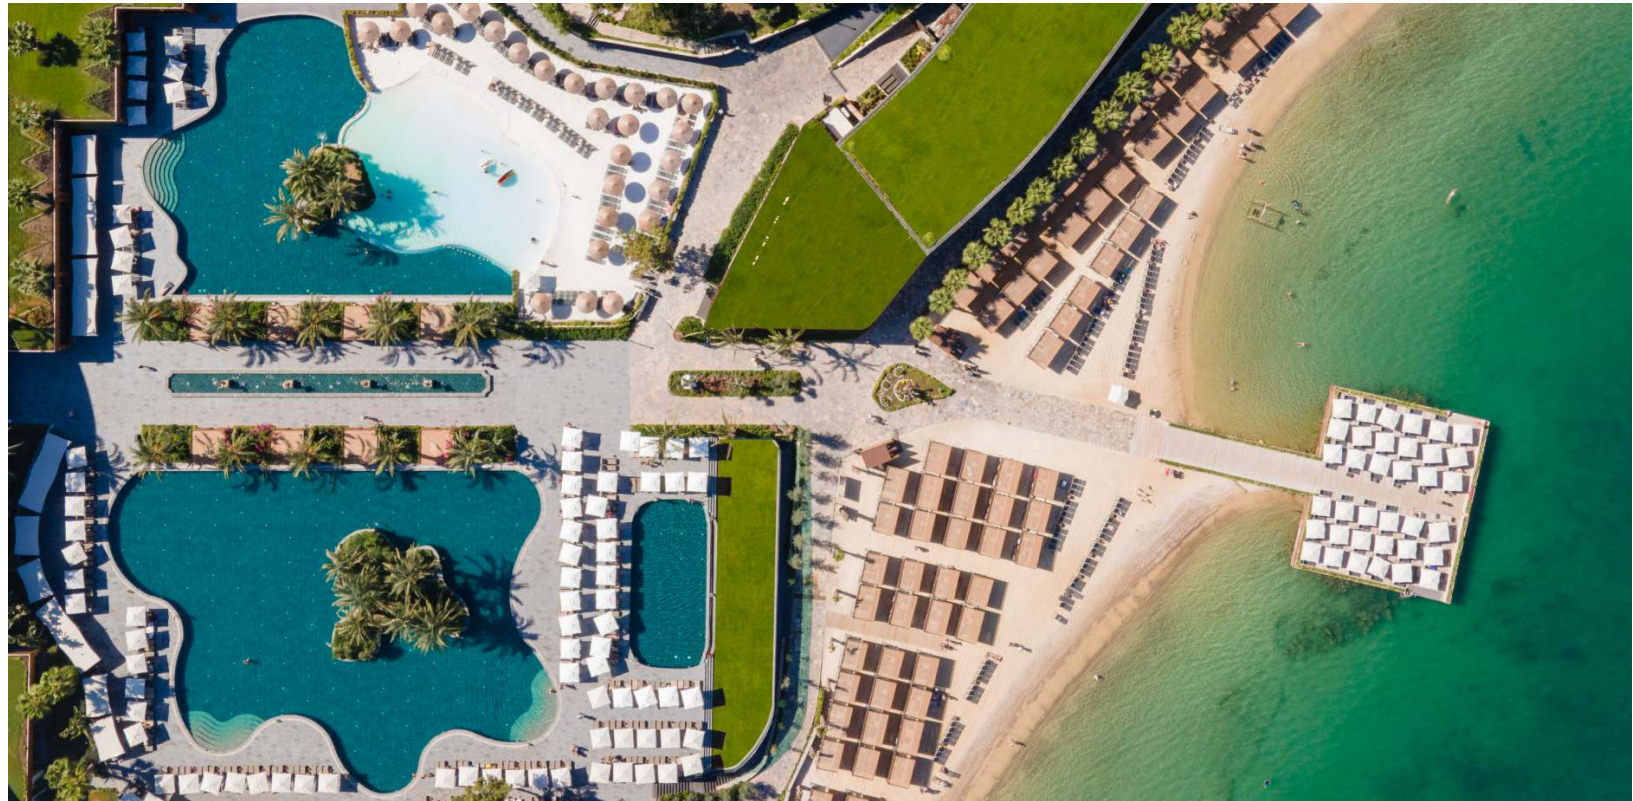

SWIMMING POOLS	MAIN POOL 1	MAIN POOL 2	RELAXING POOL	CANDYLAND POOL	INFINITY POOL
Outdoor Pools	✓	✓	✓	✓	✓
Kids Pools	x	✓	x	✓	✓
Heated	x	x	x	x	✓
Sweet Water	✓	✓	✓	✓	✓
Area (m2)	1253	850	585	Total 7000	200
Maximum Depth (cm)	1,40	Adult: 1,40	1,40	Adult: 1,40 Child: 0,35	1,40
Sunbed	✓	✓	✓	✓	✓
Umbrella / Tent	✓	✓	✓	✓	✓
Beach Towel (Ne Deposit Required)	✓	✓	✓	✓	✓
Shower	x	x	x	✓	x

HEATED ACCORDING TO WEATHER CONDITIONS